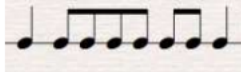

### Flute

1. Prepare the following Scales and Arpeggios:

- Major: G, C, F, Bb Eb, Ab, Db, Gb, B, E, A, D – two octaves
- You will be asked to perform one or more of the prepared scales and arpeggios, from memory, at a minimum tempo of MM quarter note = 80.
- Perform a minimum of 2 octaves where possible. Students who wish to play a 3<sup>rd</sup> octave may do so. Scales must be performed in complete octaves.