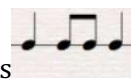

- The scale pattern is . The arpeggio pattern is .
- The scales and arpeggios will be tongued ascending and slurred descending.

2. Solo of candidate's choice (about 1 minute)