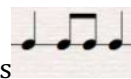

el paso symphony youth orchestras
a division of the el paso symphony

Youth Orchestra (EPYO) Audition 2020 Oboe

1. Prepare the following Scales and Arpeggios:

- Major: G, C, F, Bb Eb, Ab, Db, Gb, B, E, A, D – two octaves
- You will be asked to perform one or more of the prepared scales and arpeggios, from memory, at a minimum tempo of MM quarter note = 80.
- Perform a minimum of 2 octaves where possible. Students who wish to play a 3rd octave may do so. Scales must be performed in complete octaves.